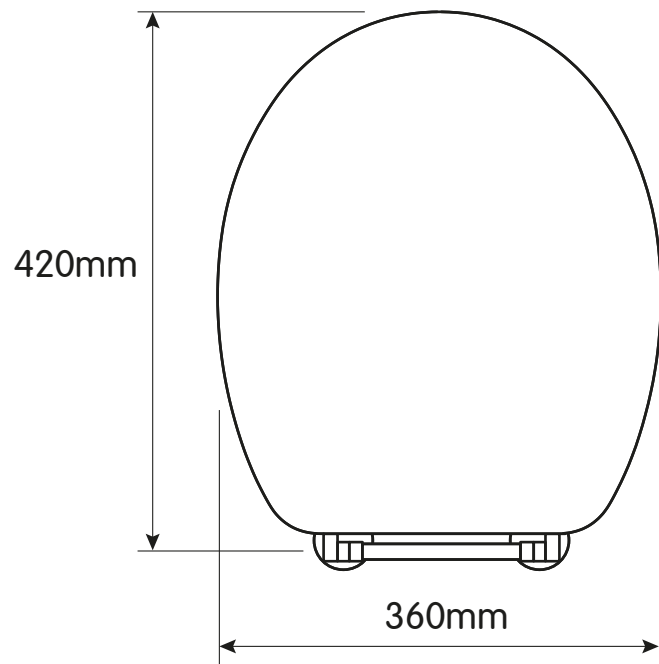

Overall Size

Max/Min Adjustment